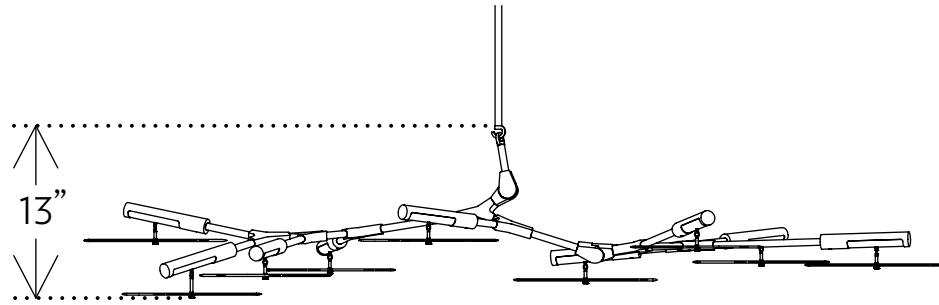

BRANCHING DISC BD.09.01

H 13in/33cm W 63in/160cm D 38in/97cm WT 27lb/12kg Shown with 10" - 11" white porcelain shades

FRONT

SIDE

TOP

BRANCHING DISC

The Branching series explores the visual tension that results from mixing hand-made, sensual forms with precise, machined components.

SUSPENSION Includes 36" or 72" stem that can be cut on-site. Longer lengths available upon request

CANOPY \varnothing 5" x H 1.5"

MATERIALS Machined Brass Porcelain

SHADES 10"-11" White porcelain shades

BULBS	BULB TYPE	WATTAGE	BRIGHTNESS	TEMPERATURE
	24V LED	2W	128 Lumens	2700K

TRANSFORMER	INPUT	MODEL	DIMENSIONS	DIMMING
	110V-220V	ESS030W-0700-42	L 3.5" x W 1.625" x H 1"	ELV Dimmer recommended (reverse-phase or trailing-edge) Also compatible with TRIAC (forward-phase or leading-edge at 120V only) and 0-10 V dimmers