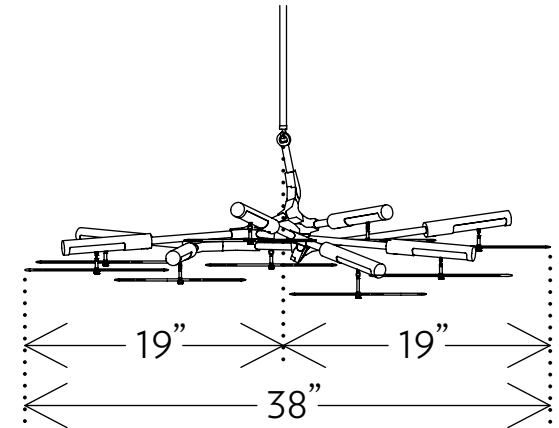

BRANCHING DISC BD.09.01

H 13in/33cm W 63in/160cm D 38in/97cm WT 27lb/12kg Shown with 10" - 11" white porcelain shades

FRONT

SIDE

TOP

BRANCHING DISC

The Branching series explores the visual tension that results from mixing hand-made, sensual forms with precise, machined components.

SUSPENSION Includes 36" or 72" stem that can be cut on-site. Longer lengths available upon request

CANOPY \varnothing 5" x H 1.5"

MATERIALS Machined Brass Porcelain

SHADES 10"-11" White porcelain shades

BULBS	BULB TYPE	WATTAGE	BRIGHTNESS	TEMPERATURE
	24V LED	2W	128 Lumens	2700K

TRANSFORMER	INPUT	MODEL	DIMENSIONS	DIMMING
	110V-220V	ESS030W-0700-42	L 3.5" x W 1.625" x H 1"	ELV Dimmer recommended (reverse-phase or trailing-edge) Also compatible with TRIAC (forward-phase or leading-edge at 120V only) and 0-10 V dimmers