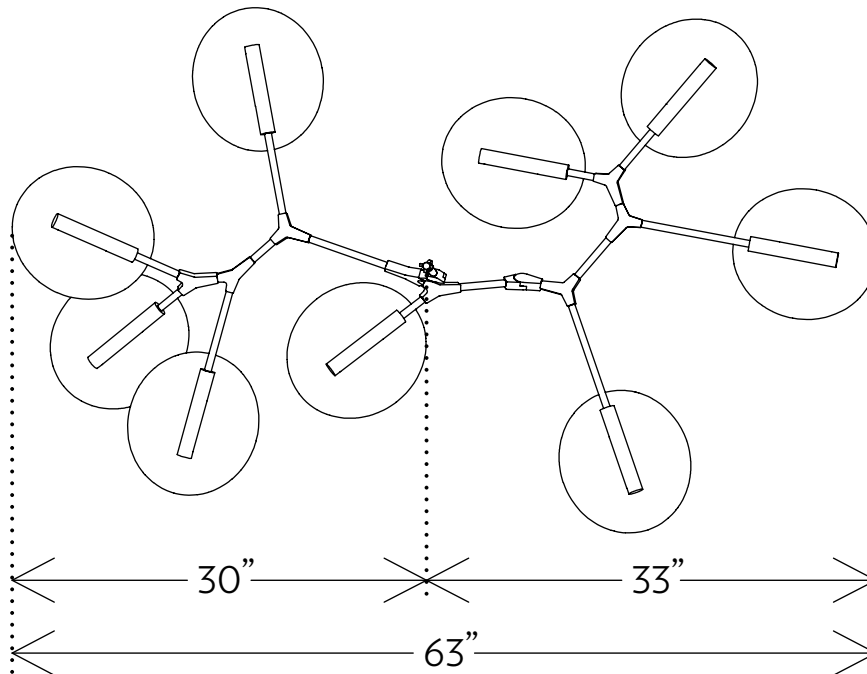

BRANCHING DISC BD.09.01

H 13in/33cm W 63in/160cm D 38in/97cm WT 27lb/12kg Shown with 10" - 11" white porcelain shades

FRONT

SIDE

TOP

BRANCHING DISC

The Branching series explores the visual tension that results from mixing hand-made, sensual forms with precise, machined components.

SUSPENSION Includes 36" or 72" stem that can be cut on-site. Longer lengths available upon request

CANOPY \varnothing 5" x H 1.5"

MATERIALS Machined Brass Porcelain

SHADES 10"-11" White porcelain shades

BULBS	BULB TYPE	WATTAGE	BRIGHTNESS	TEMPERATURE
	24V LED	2W	128 Lumens	2700K

TRANSFORMER	INPUT	MODEL	DIMENSIONS	DIMMING
	110V-220V	ESS030W-0700-42	L 3.5" x W 1.625" x H 1"	ELV Dimmer recommended (reverse-phase or trailing-edge) Also compatible with TRIAC (forward-phase or leading-edge at 120V only) and 0-10 V dimmers