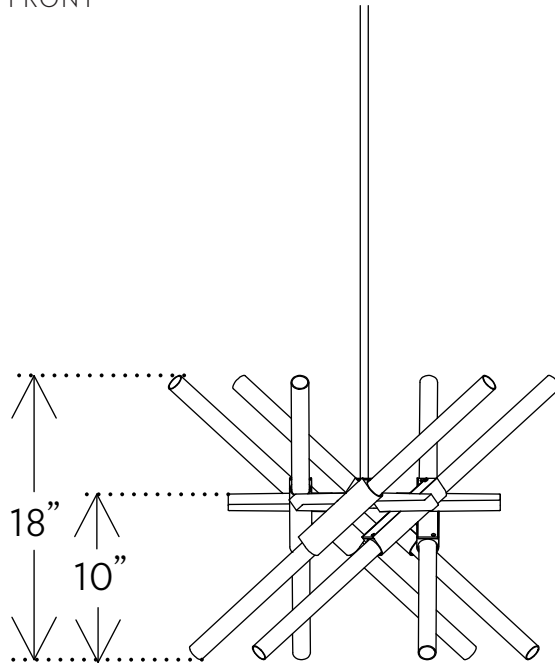

ASTRAL AGNES 1 - 12 BULB

H 18in/46cm W 24in/61cm D 23in/58cm WT 14lb/6kg MAX 300w Shown with tilted bulbs

FRONT

SIDE

TOP