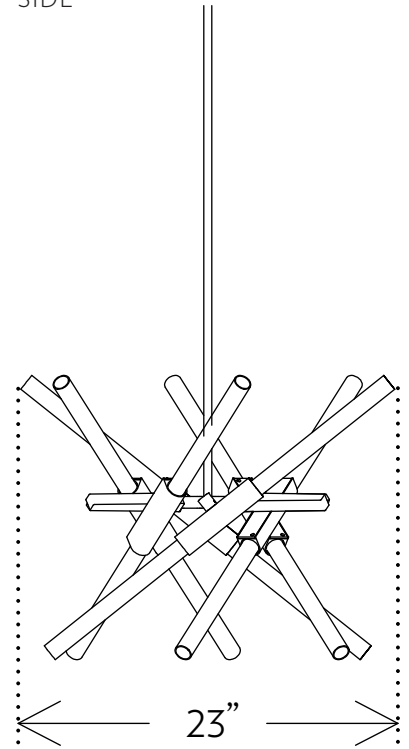

ASTRAL AGNES 1 - 12 BULB

H 18in/46cm W 24in/61cm D 23in/58cm WT 14lb/6kg MAX 300w Shown with tilted bulbs

FRONT

SIDE

TOP