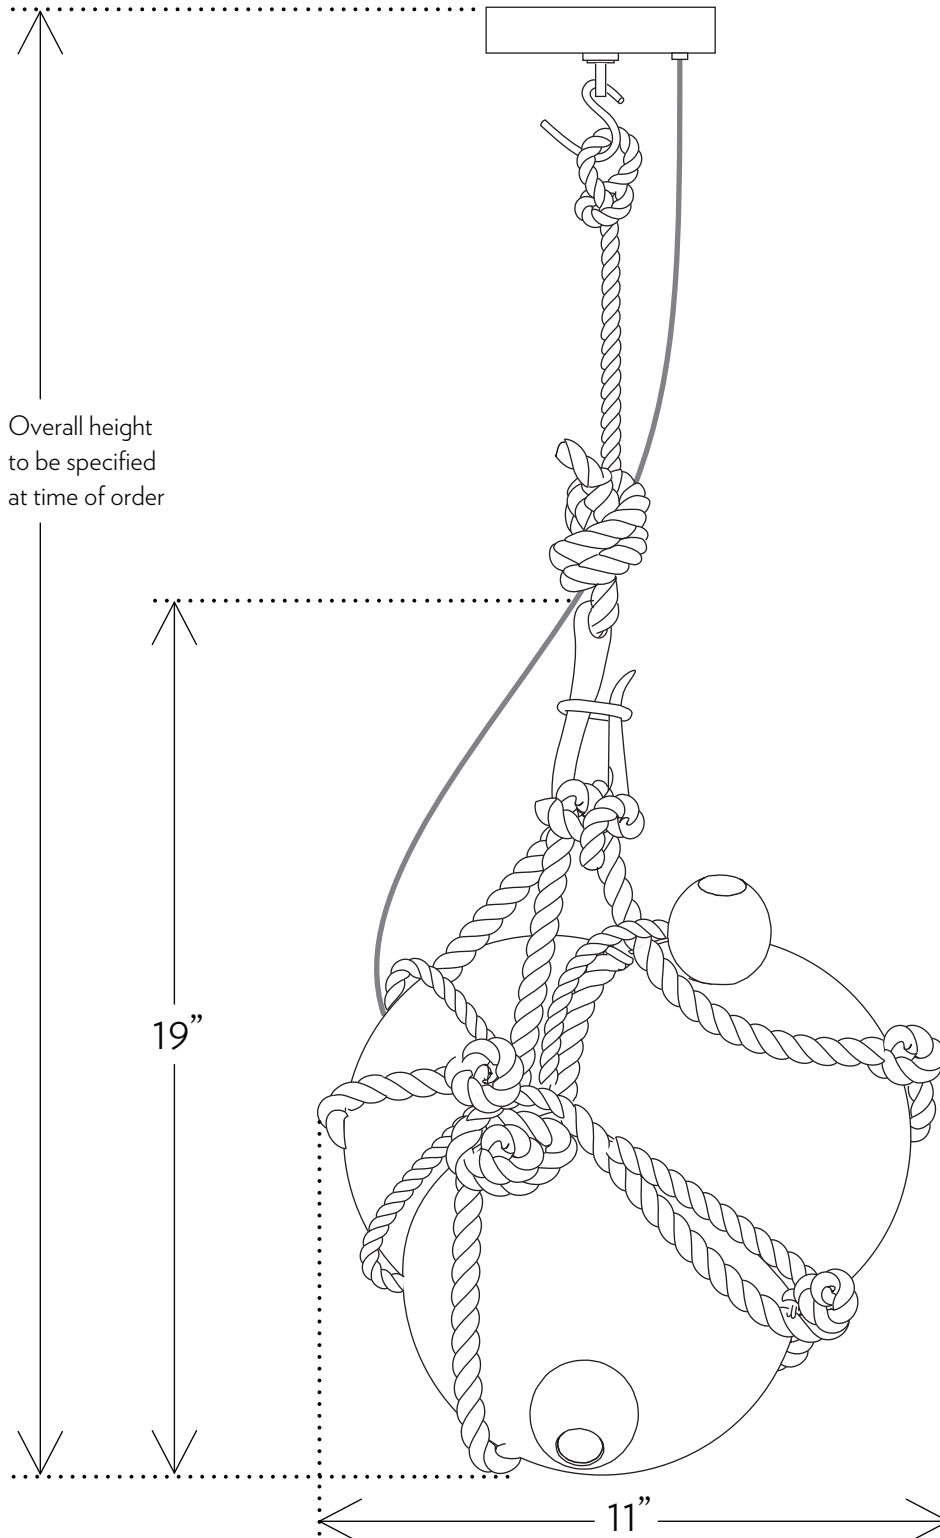

KNOTTY BUBBLES PENDANT - SMALL

H 19in/48cm Ø 11in/28cm WT 20lb/9kg MAX 25w

NOTE: Minimum 25in overall height, drop length made to order

FRONT

KNOTTY BUBBLES

Inspired by Japanese buoys, packaging, and shibari.
Designed exclusively for Roll and Hill.

SUSPENSION Rope and marine hardware

CANOPY Ø 5"

MATERIALS Rope Glass Marine Hardware

ROPE Natural Khaki

FINISH Vintage Brass

GLASS Clear Opal

BULBS	BULB TYPE	SOCKET	WATTAGE	BRIGHTNESS	TEMPERATURE
120V/240V	Incandescent A15 Antique	E12	25w	70 Lumens	2800k
120V/240V	Halogen	G4	20w	600 Lumens	3000k