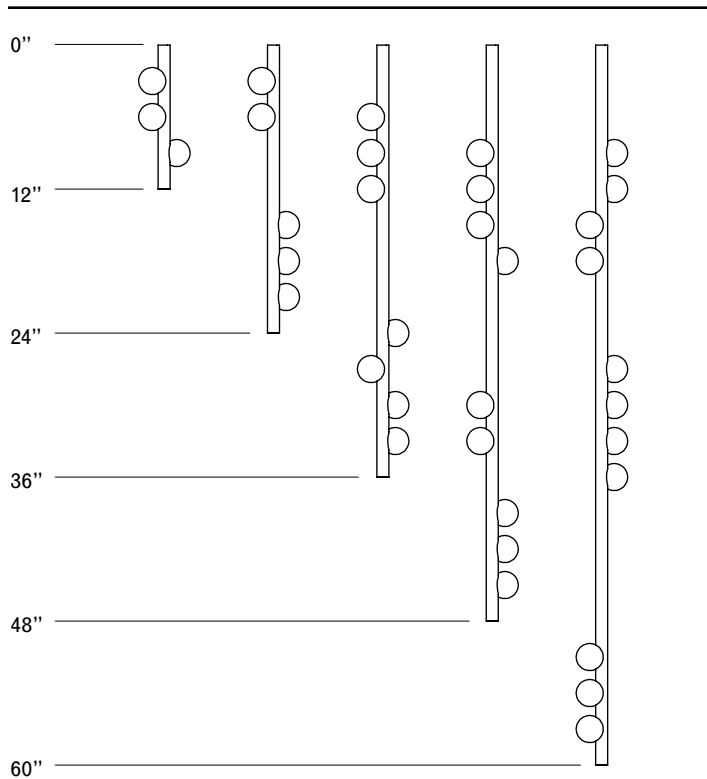

Illuminated Stems

Non-Illuminated Stems

Specifications

- 12in Stem with 3 Globes, 4W, Fixed Length
\$1,000*
- 24in Stem with 5 Globes, 6W, Fixed Length
\$2,000*
- 36in Stem with 7 Globes, 9W, Fixed Length
\$3,000*
- 48in Stem with 9 Globes, 11W, Fixed Length
\$4,000*
- 60in Stem with 11 Globes, 14W, Fixed Length
\$5,000*

*12in Stem, Non-illuminated, Adjustable Length
Included with all illuminated stems*

* Verdigris Finish - 10% upcharge

Specifications

- 12in Stem, No Globes, Adjustable Length
Included with all fixtures
- 36in Stem, No Globes, Adjustable Length
\$2,250*
- 72in Stem, No Globes, Adjustable Length
\$4,500*