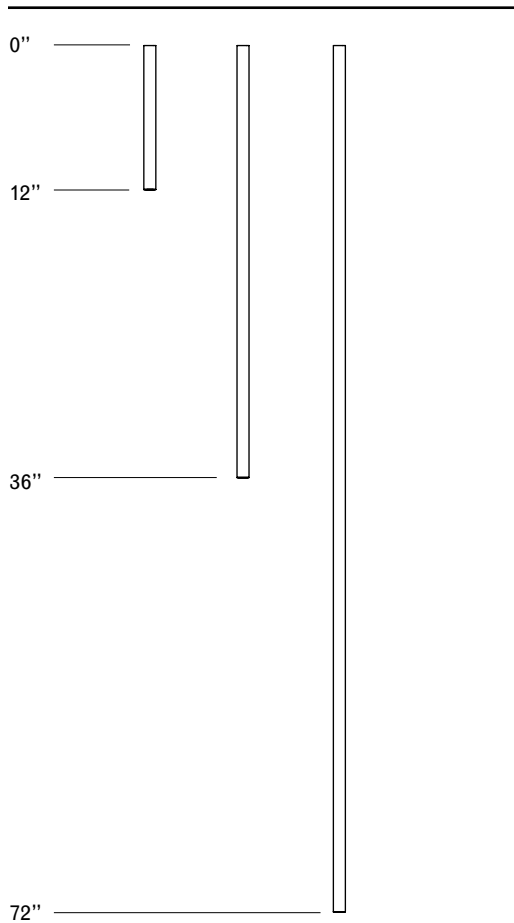

Illuminated Stems

Non-Illuminated Stems

Specifications

- 12in Stem with 3 Globes, 4W, Fixed Length
\$1,000*
- 24in Stem with 5 Globes, 6W, Fixed Length
\$2,000*
- 36in Stem with 7 Globes, 9W, Fixed Length
\$3,000*
- 48in Stem with 9 Globes, 11W, Fixed Length
\$4,000*
- 60in Stem with 11 Globes, 14W, Fixed Length
\$5,000*

*12in Stem, Non-illuminated, Adjustable Length
Included with all illuminated stems*

* Verdigris Finish - 10% upcharge

Specifications

- 12in Stem, No Globes, Adjustable Length
Included with all fixtures
- 36in Stem, No Globes, Adjustable Length
\$2,250*
- 72in Stem, No Globes, Adjustable Length
\$4,500*