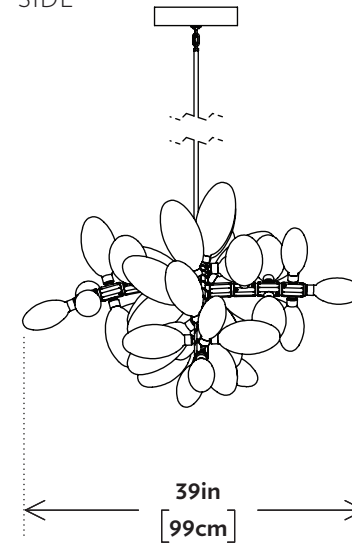

# KINGDOM DRAPE KDD.44.01

H 26in/66cm W 76in/194cm D 39in/99cm WT 44lb/20kg

FRONT

SIDE

TOP

## KINGDOM

Designed by Karl Zahn for Lindsey Adelman Studio. Available for customization by request.

---

**SUSPENSION** Includes 36" or 72" stem that can be cut on-site. Longer lengths available upon request.

**CANOPY** Ø 9.5" x H2"

**MATERIALS** Machined Aluminum      Glass

**SHADES** 6", 7.5", and 9" Glass Pods

BULBS	SOCKET	WATTAGE	BRIGHTNESS	TEMPERATURE	ADDITIONAL
12V LED	G4	1.2w (20w Halogen Equivalent)	100 Lumens	2700k	110V or 220V Transformer provided