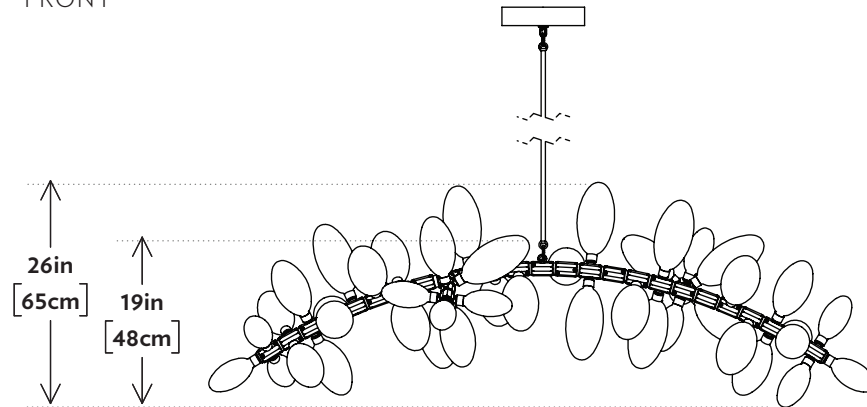

# KINGDOM DRAPE KDD.44.01

H 26in/66cm W 76in/194cm D 39in/99cm WT 44lb/20kg

FRONT

SIDE

TOP

## KINGDOM

Designed by Karl Zahn for Lindsey Adelman Studio. Available for customization by request.

---

**SUSPENSION** Includes 36" or 72" stem that can be cut on-site. Longer lengths available upon request.

**CANOPY** Ø 9.5" x H2"

**MATERIALS** Machined Aluminum      Glass

**SHADES** 6", 7.5", and 9" Glass Pods

BULBS	SOCKET	WATTAGE	BRIGHTNESS	TEMPERATURE	ADDITIONAL
12V LED	G4	1.2w (20w Halogen Equivalent)	100 Lumens	2700k	110V or 220V Transformer provided