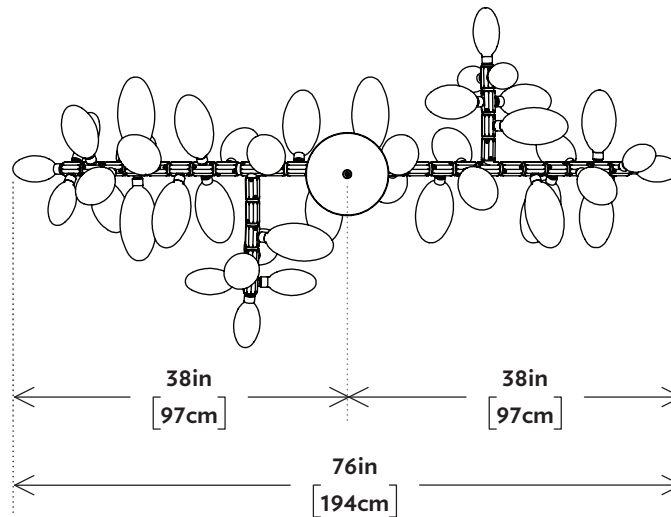

# KINGDOM DRAPE KDD.44.01

H 26in/66cm W 76in/194cm D 39in/99cm WT 44lb/20kg

FRONT

SIDE

TOP

## KINGDOM

Designed by Karl Zahn for Lindsey Adelman Studio. Available for customization by request.

---

**SUSPENSION** Includes 36" or 72" stem that can be cut on-site. Longer lengths available upon request.

**CANOPY** Ø 9.5" x H2"

**MATERIALS** Machined Aluminum      Glass

**SHADES** 6", 7.5", and 9" Glass Pods

BULBS	SOCKET	WATTAGE	BRIGHTNESS	TEMPERATURE	ADDITIONAL
12V LED	G4	1.2w (20w Halogen Equivalent)	100 Lumens	2700k	110V or 220V Transformer provided