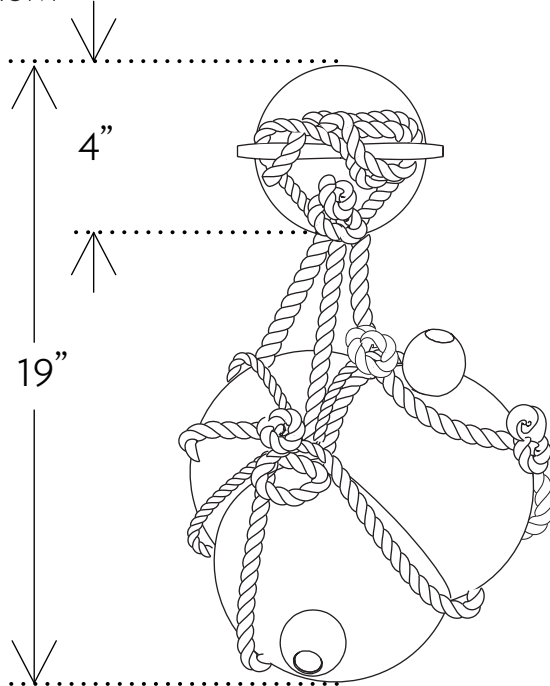

# KNOTTY BUBBLES SCONCE - SMALL

H 19in/48cm Ø 11in/28cm WT 5lb/3kg MAX 50w

FRONT

SIDE

TOP

## KNOTTY BUBBLES

Inspired by Japanese buoys, packaging and shibari.

This collection is designed exclusively for Roll & Hill.

---

BACK PLATE	4" round back plate with cleat		
MATERIALS	Rope	Glass	Marine Hardware
ROPE	Natural	Khaki	
FINISH	Vintage Brass		
GLASS	Clear	Opal	
BULBS	BULB TYPE	SOCKET	WATTAGE
120V	Double loop edison	e12	25w
220/230V	Bi-pin halogen	g4	20w