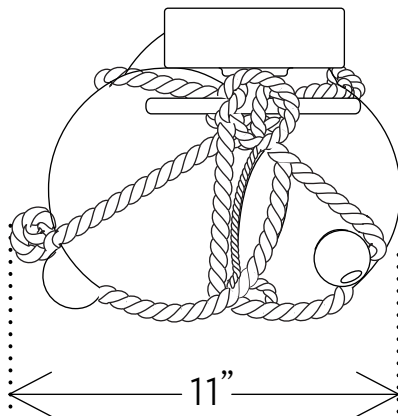

# KNOTTY BUBBLES SCONCE - SMALL

H 19in/48cm Ø 11in/28cm WT 5lb/3kg MAX 50w

FRONT

SIDE

TOP

## KNOTTY BUBBLES

Inspired by Japanese buoys, packaging and shibari.

This collection is designed exclusively for Roll & Hill.

---

BACK PLATE	4" round back plate with cleat		
MATERIALS	Rope	Glass	Marine Hardware
ROPE	Natural	Khaki	
FINISH	Vintage Brass		
GLASS	Clear	Opal	
BULBS	BULB TYPE	SOCKET	WATTAGE
120V	Double loop edison	e12	25w
220/230V	Bi-pin halogen	g4	20w