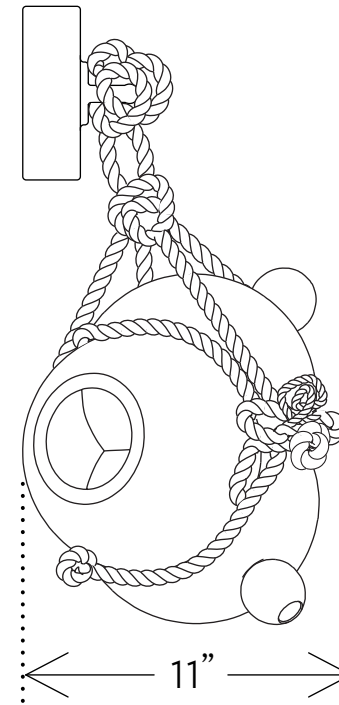

# KNOTTY BUBBLES SCONCE - SMALL

H 19in/48cm Ø 11in/28cm WT 5lb/3kg MAX 50w

FRONT

SIDE

TOP

## KNOTTY BUBBLES

Inspired by Japanese buoys, packaging and shibari.

This collection is designed exclusively for Roll & Hill.

---

BACK PLATE	4" round back plate with cleat		
MATERIALS	Rope	Glass	Marine Hardware
ROPE	Natural	Khaki	
FINISH	Vintage Brass		
GLASS	Clear	Opal	
BULBS	BULB TYPE	SOCKET	WATTAGE
120V	Double loop edison	e12	25w
220/230V	Bi-pin halogen	g4	20w