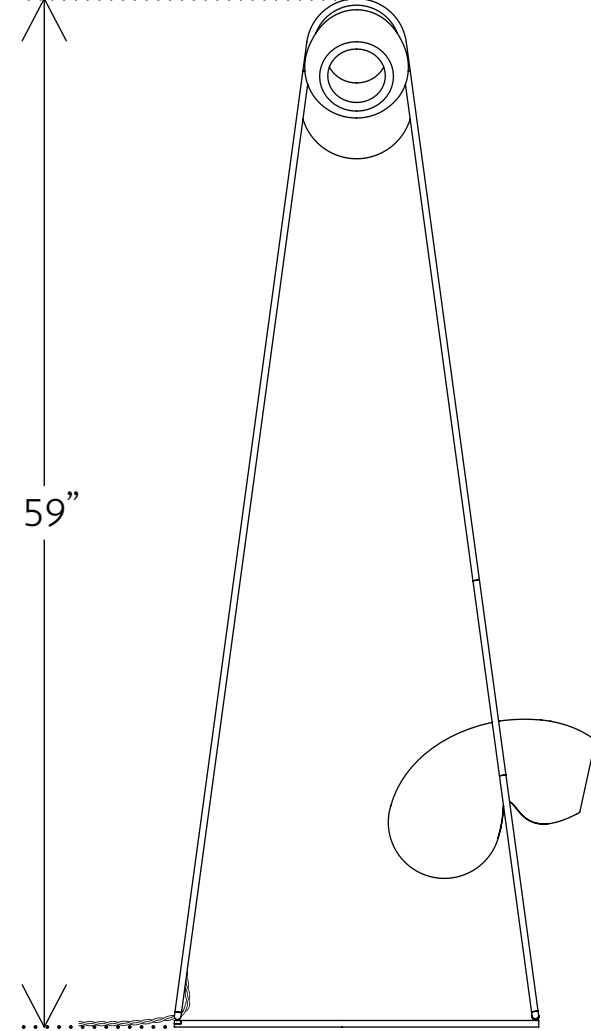

# CATCH FLOOR LIGHT CF.02.04

H 59in/150cm W 24in/61cm D 25in/64cm WT 16lb/7kg

FRONT

59"

SIDE

25"

TOP

24"