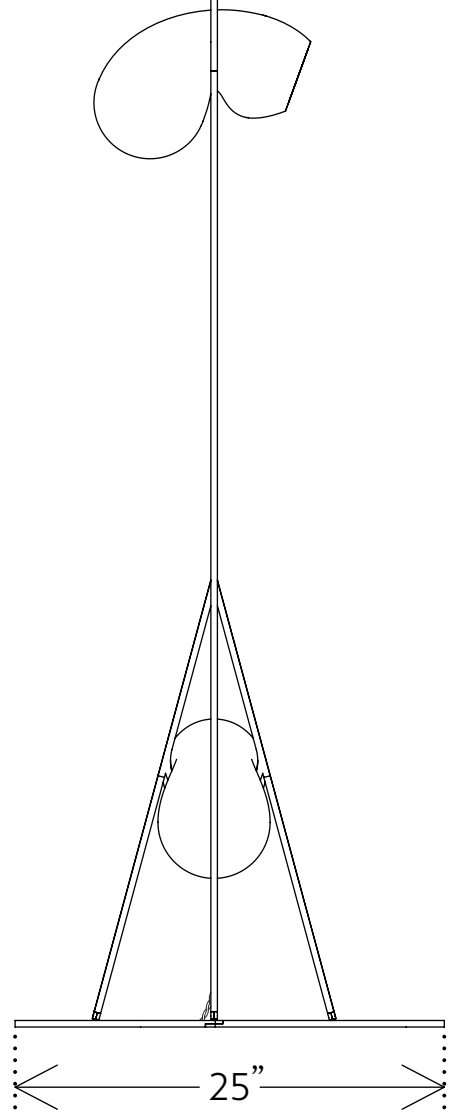

# CATCH FLOOR LIGHT CF.02.04

H 59in/150cm W 24in/61cm D 25in/64cm WT 16lb/7kg

FRONT

59"

SIDE

25"

TOP

24"