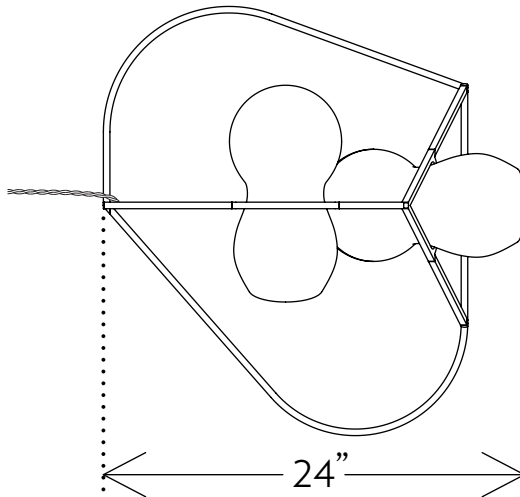

# CATCH FLOOR LIGHT CF.02.04

H 59in/150cm W 24in/61cm D 25in/64cm WT 16lb/7kg

FRONT

59"

SIDE

25"

TOP

24"