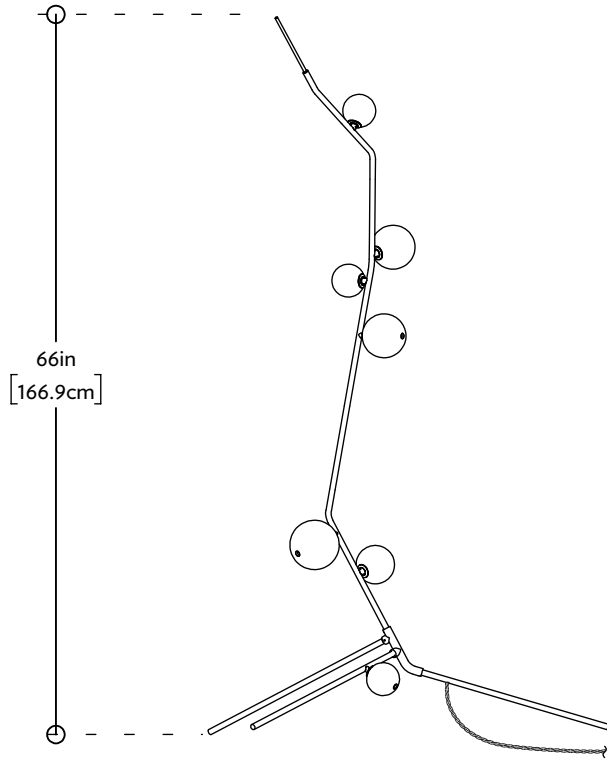

CHERRY BOMB FLOOR LIGHT CBFL.07.01

H 66in/167cm W 24in/62cm D 37in/94cm WT 20lb/9kg Shown with 3in - 5in mini globes

FRONT

SIDE

TOP

CHERRY BOMB

Designed by Lindsey Adelman exclusively for Nilufar.

A network of slender brass angular tubing that creeps up the wall and along the ceiling, punctuated with hand-blown mini-globes like a reductive cherry blossom branch. The concept is practical in that each piece can be installed as a sconce or ceiling light, or combined to create an immersive room installation. Cherry Bomb is designed to reside in the often neglected surfaces and corners of an interior yet have an effect on everything in it. Lindsey Adelman and her team design and build each fixture to order.

MATERIALS	Brass	Glass			
SHADES	3" - 5" Glass Mini Globes				
FINISHES	Brushed Brass	Vintage Brass	Oil-Rubbed Bronze	Satin Nickel	
BULBS	SOCKET	WATTAGE	BRIGHTNESS	TEMPERATURE	ADDITIONAL
12V LED	G4	1.2w (20w Halogen Equiv.)	100 Lumens	2700k	110V or 220V Transformer provided