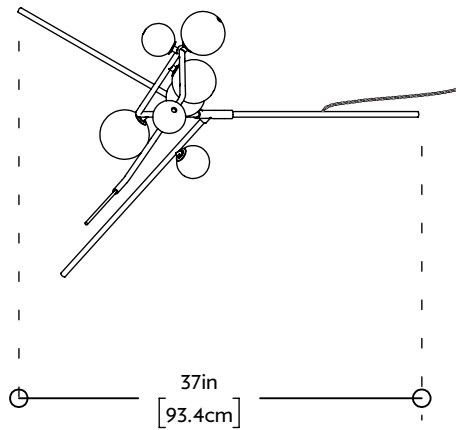

CHERRY BOMB FLOOR LIGHT CBFL.07.01

H 66in/167cm W 24in/62cm D 37in/94cm WT 20lb/9kg Shown with 3in - 5in mini globes

FRONT

SIDE

TOP

CHERRY BOMB

Designed by Lindsey Adelman exclusively for Nilufar.

A network of slender brass angular tubing that creeps up the wall and along the ceiling, punctuated with hand-blown mini-globes like a reductive cherry blossom branch. The concept is practical in that each piece can be installed as a sconce or ceiling light, or combined to create an immersive room installation. Cherry Bomb is designed to reside in the often neglected surfaces and corners of an interior yet have an effect on everything in it. Lindsey Adelman and her team design and build each fixture to order.

MATERIALS	Brass	Glass			
SHADES	3" - 5" Glass Mini Globes				
FINISHES	Brushed Brass	Vintage Brass	Oil-Rubbed Bronze	Satin Nickel	
BULBS	SOCKET	WATTAGE	BRIGHTNESS	TEMPERATURE	ADDITIONAL
12V LED	G4	1.2w (20w Halogen Equiv.)	100 Lumens	2700k	110V or 220V Transformer provided