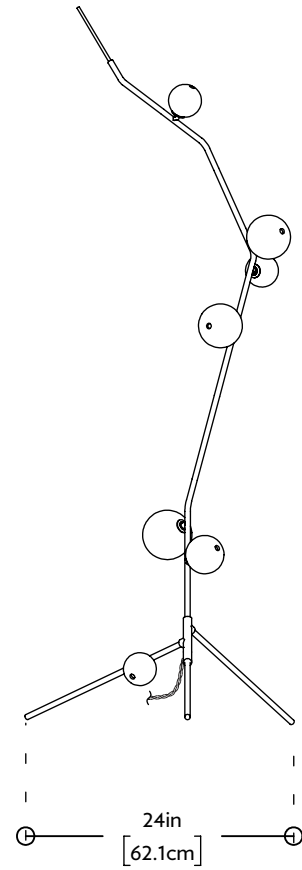

CHERRY BOMB FLOOR LIGHT CBFL.07.01

H 66in/167cm W 24in/62cm D 37in/94cm WT 20lb/9kg Shown with 3in - 5in mini globes

FRONT

SIDE

TOP

CHERRY BOMB

Designed by Lindsey Adelman exclusively for Nilufar.

A network of slender brass angular tubing that creeps up the wall and along the ceiling, punctuated with hand-blown mini-globes like a reductive cherry blossom branch. The concept is practical in that each piece can be installed as a sconce or ceiling light, or combined to create an immersive room installation. Cherry Bomb is designed to reside in the often neglected surfaces and corners of an interior yet have an effect on everything in it. Lindsey Adelman and her team design and build each fixture to order.

MATERIALS	Brass	Glass			
SHADES	3" - 5" Glass Mini Globes				
FINISHES	Brushed Brass	Vintage Brass	Oil-Rubbed Bronze	Satin Nickel	
BULBS	SOCKET	WATTAGE	BRIGHTNESS	TEMPERATURE	ADDITIONAL
12V LED	G4	1.2w (20w Halogen Equiv.)	100 Lumens	2700k	110V or 220V Transformer provided