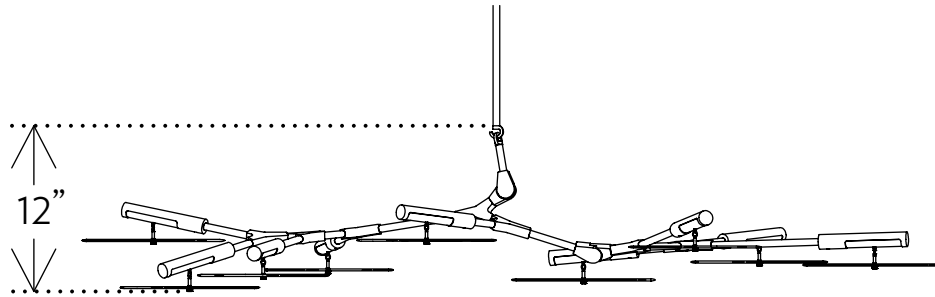

# BRANCHING DISC BD.09.01

H 13in/33cm W 63in/160cm D 38in/97cm WT 27lb/12kg Shown with 10" - 11" white porcelain shades

FRONT

SIDE

TOP

## BRANCHING DISC

The Branching series explores the visual tension that results from mixing hand-made, sensual forms with precise, machined components.

---

SUSPENSION Includes 36" or 72" stem that can be cut on-site. Longer lengths available upon request

CANOPY Ø 5" x H 1.5"

MATERIALS Machined Brass Porcelain

SHADES 10"-11" White porcelain shades

BULBS	BULB TYPE	WATTAGE	BRIGHTNESS	TEMPERATURE
	24V LED	2W	128 Lumens	2700K

TRANSFORMER	INPUT	MODEL	DIMENSIONS	DIMMING
	110V-220V	ESS030W-0700-42	L 3.5" x W 1.625" x H 1"	ELV Dimmer recommended (reverse-phase or trailing-edge) Also compatible with TRIAC (forward-phase or leading-edge at 120V only) and 0-10 V dimmers