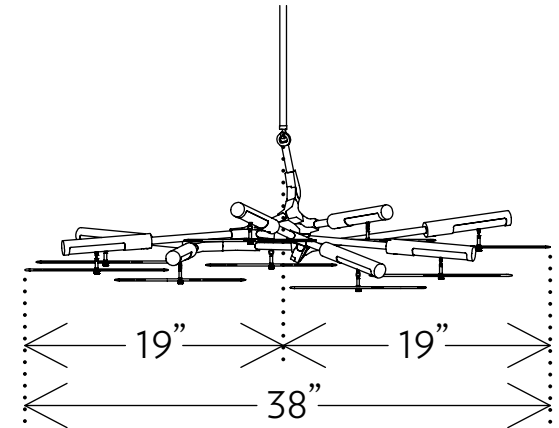

# BRANCHING DISC BD.09.01

H 13in/33cm W 63in/160cm D 38in/97cm WT 27lb/12kg Shown with 10" - 11" white porcelain shades

FRONT

SIDE

TOP

## BRANCHING DISC

The Branching series explores the visual tension that results from mixing hand-made, sensual forms with precise, machined components.

---

SUSPENSION Includes 36" or 72" stem that can be cut on-site. Longer lengths available upon request

CANOPY Ø 5" x H 1.5"

MATERIALS Machined Brass Porcelain

SHADES 10"-11" White porcelain shades

BULBS	BULB TYPE	WATTAGE	BRIGHTNESS	TEMPERATURE
	24V LED	2W	128 Lumens	2700K

TRANSFORMER	INPUT	MODEL	DIMENSIONS	DIMMING
	110V-220V	ESS030W-0700-42	L 3.5" x W 1.625" x H 1"	ELV Dimmer recommended (reverse-phase or trailing-edge) Also compatible with TRIAC (forward-phase or leading-edge at 120V only) and 0-10 V dimmers