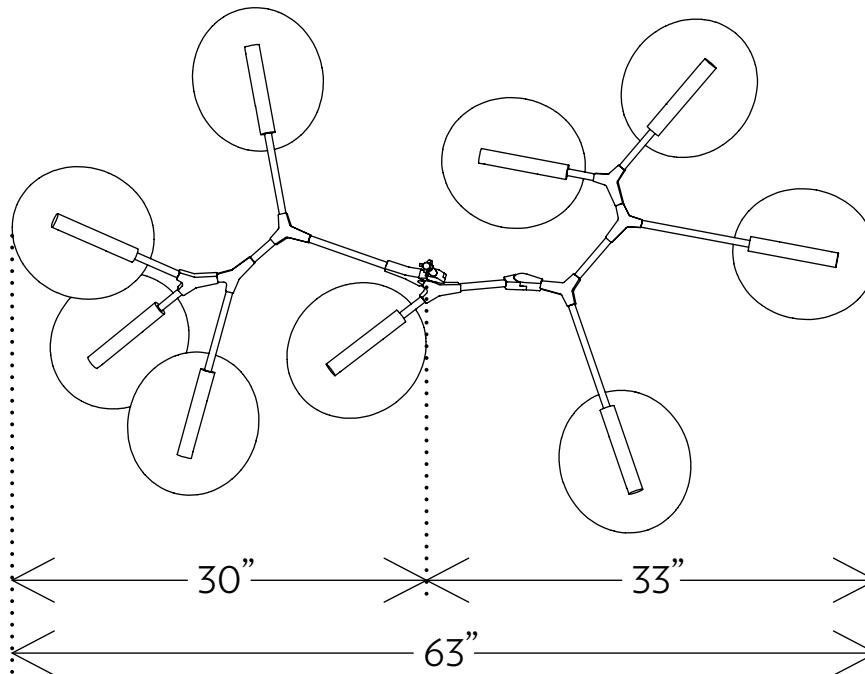

# BRANCHING DISC BD.09.01

H 13in/33cm W 63in/160cm D 38in/97cm WT 27lb/12kg Shown with 10" - 11" white porcelain shades

FRONT

SIDE

TOP

## BRANCHING DISC

The Branching series explores the visual tension that results from mixing hand-made, sensual forms with precise, machined components.

---

SUSPENSION Includes 36" or 72" stem that can be cut on-site. Longer lengths available upon request

CANOPY Ø 5" x H 1.5"

MATERIALS Machined Brass Porcelain

SHADES 10"-11" White porcelain shades

BULBS	BULB TYPE	WATTAGE	BRIGHTNESS	TEMPERATURE
	24V LED	2W	128 Lumens	2700K

TRANSFORMER	INPUT	MODEL	DIMENSIONS	DIMMING
	110V-220V	ESS030W-0700-42	L 3.5" x W 1.625" x H 1"	ELV Dimmer recommended (reverse-phase or trailing-edge) Also compatible with TRIAC (forward-phase or leading-edge at 120V only) and 0-10 V dimmers